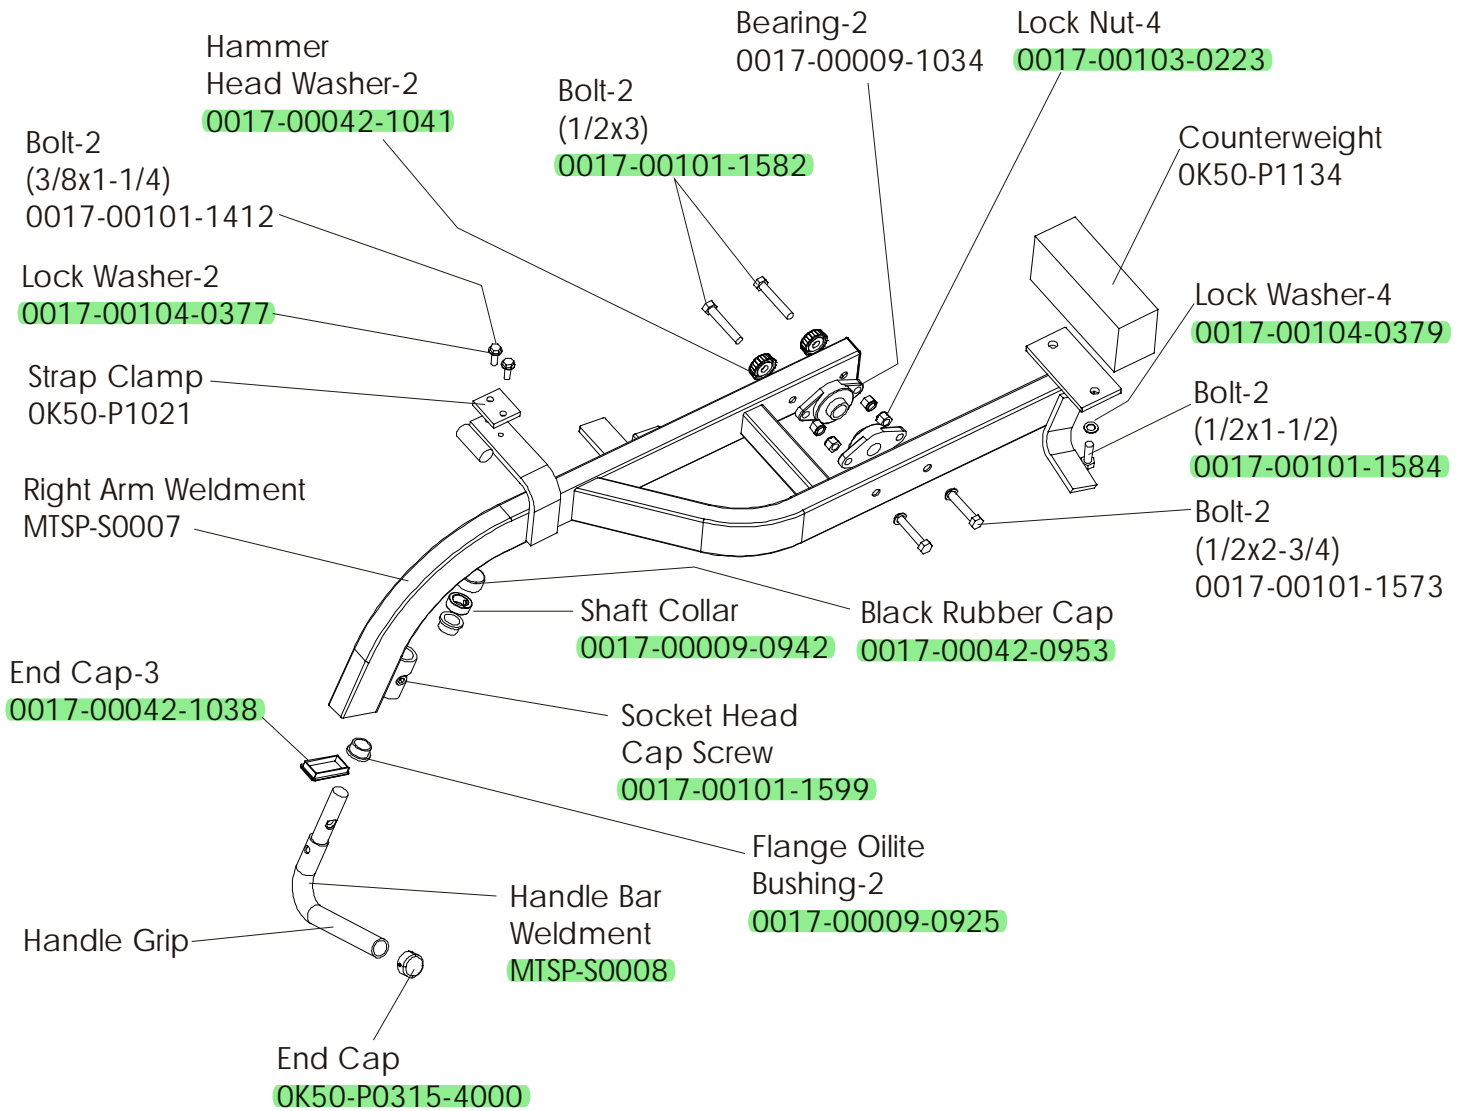

MTSP SHOULDER PRESS

RIGHT MOVEMENT ARM