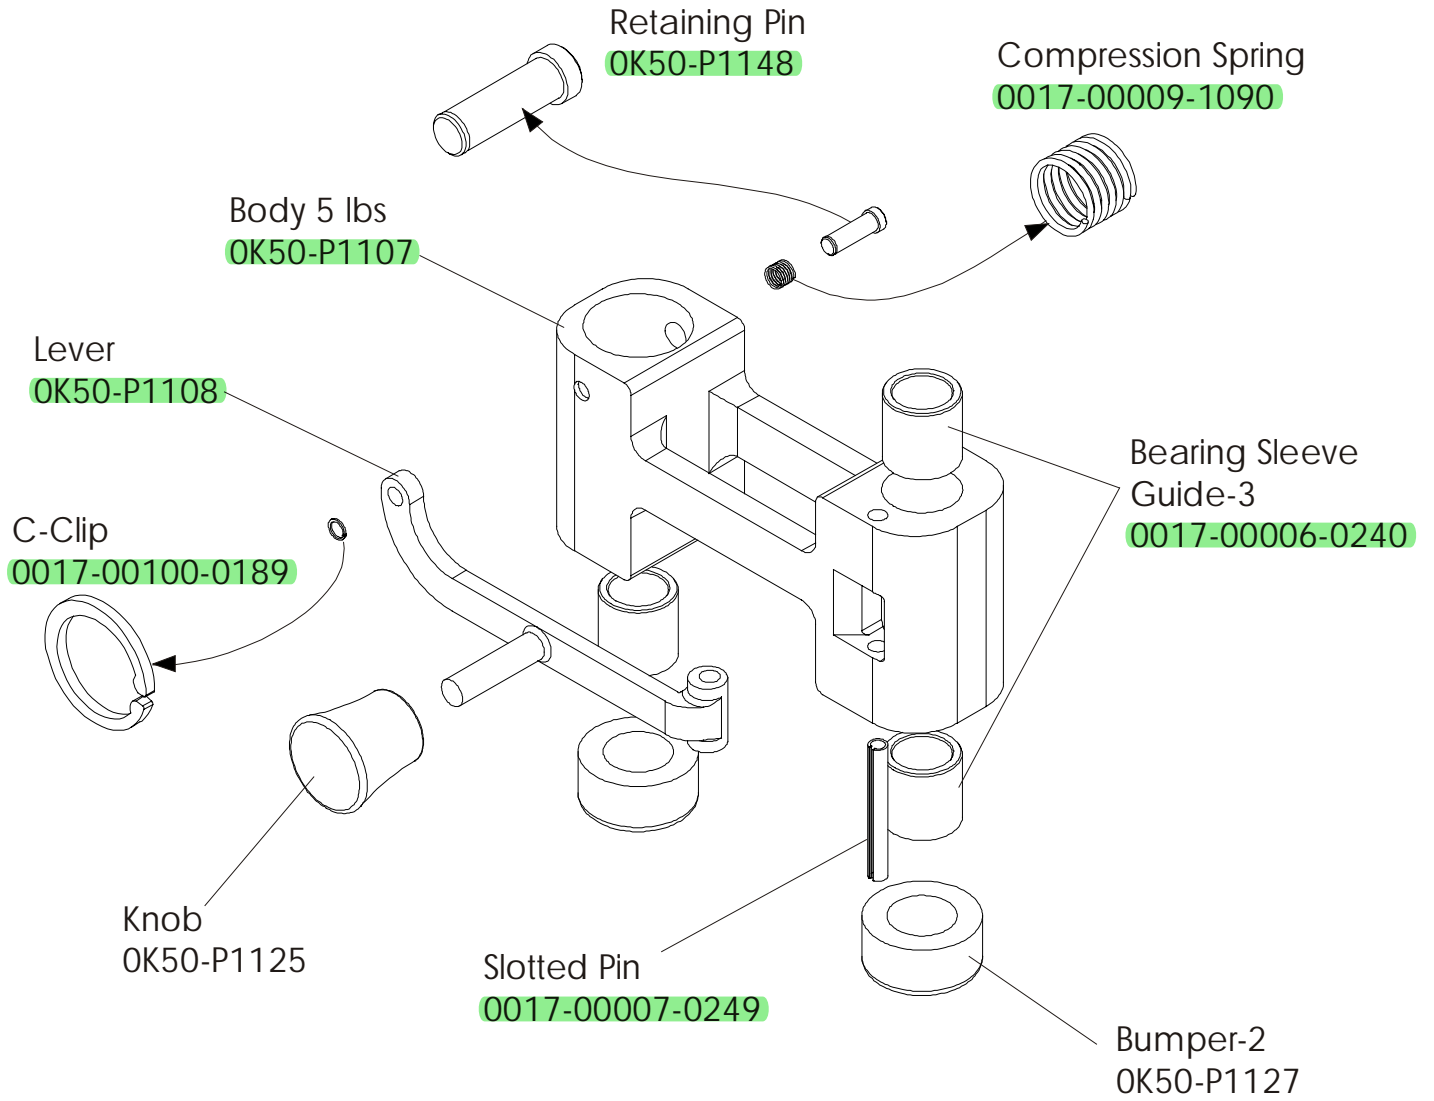

MTSP SHOULDER PRESS

INCREMENT WEIGHT