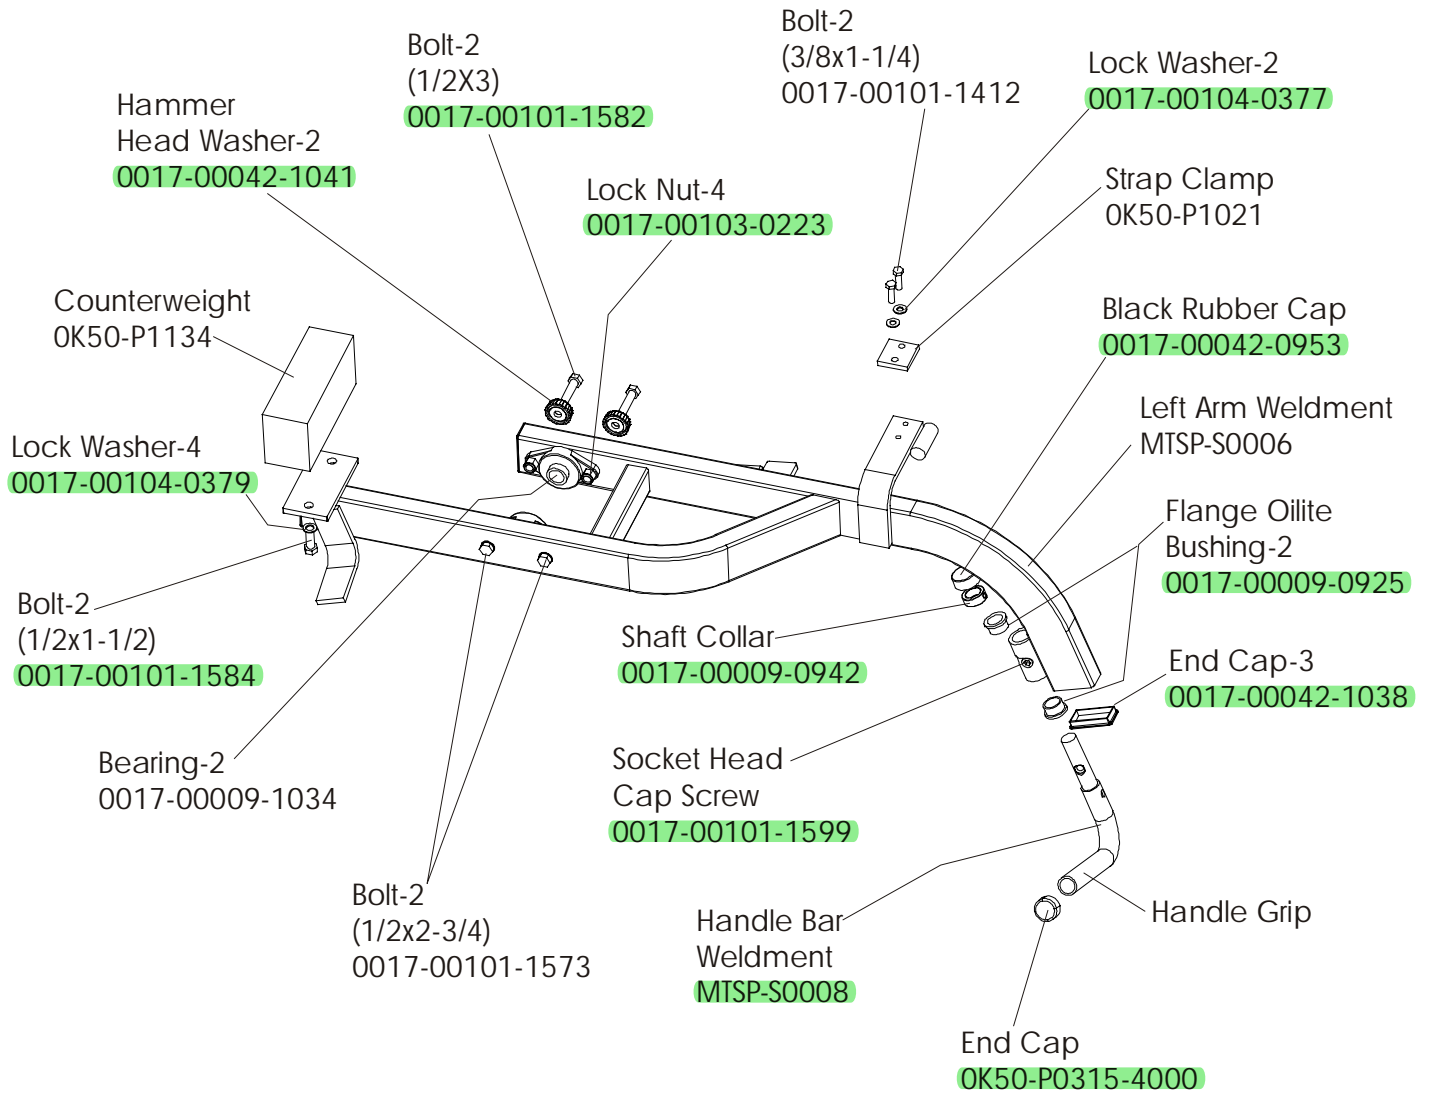

MTSP SHOULDER PRESS

LEFT MOVEMENT ARM