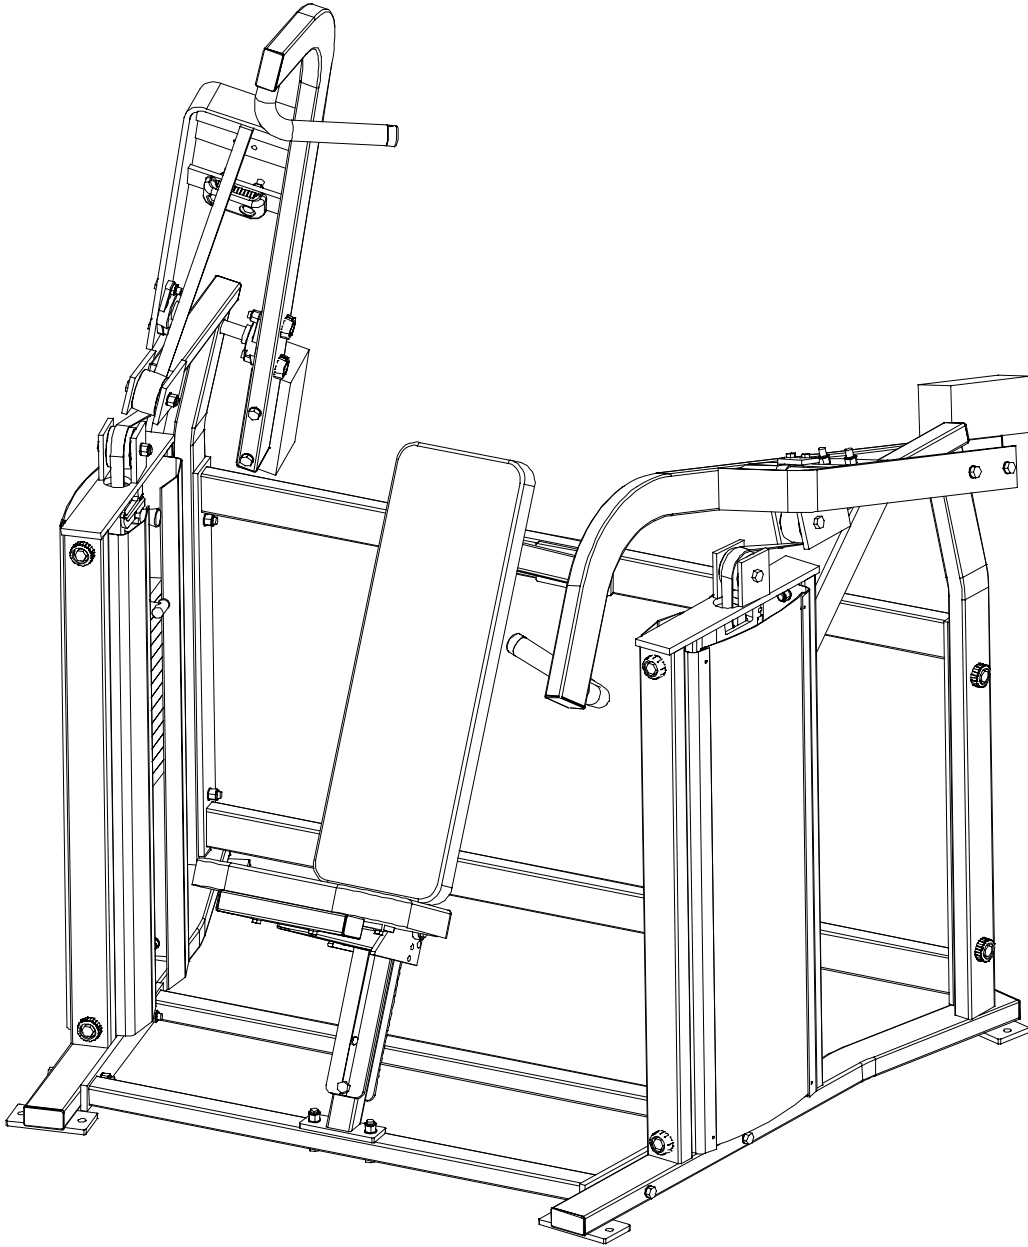

# *LifeFitness*

**MTS - MOTION TECHNOLOGY SELECTORIZED  
MTSP SHOULDER PRESS**

**Customer Support Services  
PARTS MANUAL**

# MTSP SHOULDER PRESS

Notes:

---

## Contents

---

	PAGE
COMPONENT ASSEMBLY.....	4
LEFT MOVEMENT ARM.....	5
RIGHT MOVEMENT ARM.....	6
LEFT SIDE FRAME .....	7
LEFT SIDE FRAME W/MOVEMENT ARM .....	8
RIGHT SIDE FRAME .....	9
RIGHT SIDE FRAME W/MOVEMENT ARM .....	10
PADS.....	11
SEAT FRAME WELDMENT.....	12
SEAT FRAME ASSEMBLY.....	13
SEAT ROLLER ASSEMBLY.....	14
INCREMENT WEIGHT .....	15
WEIGHT STACK.....	16
DECALS.....	17