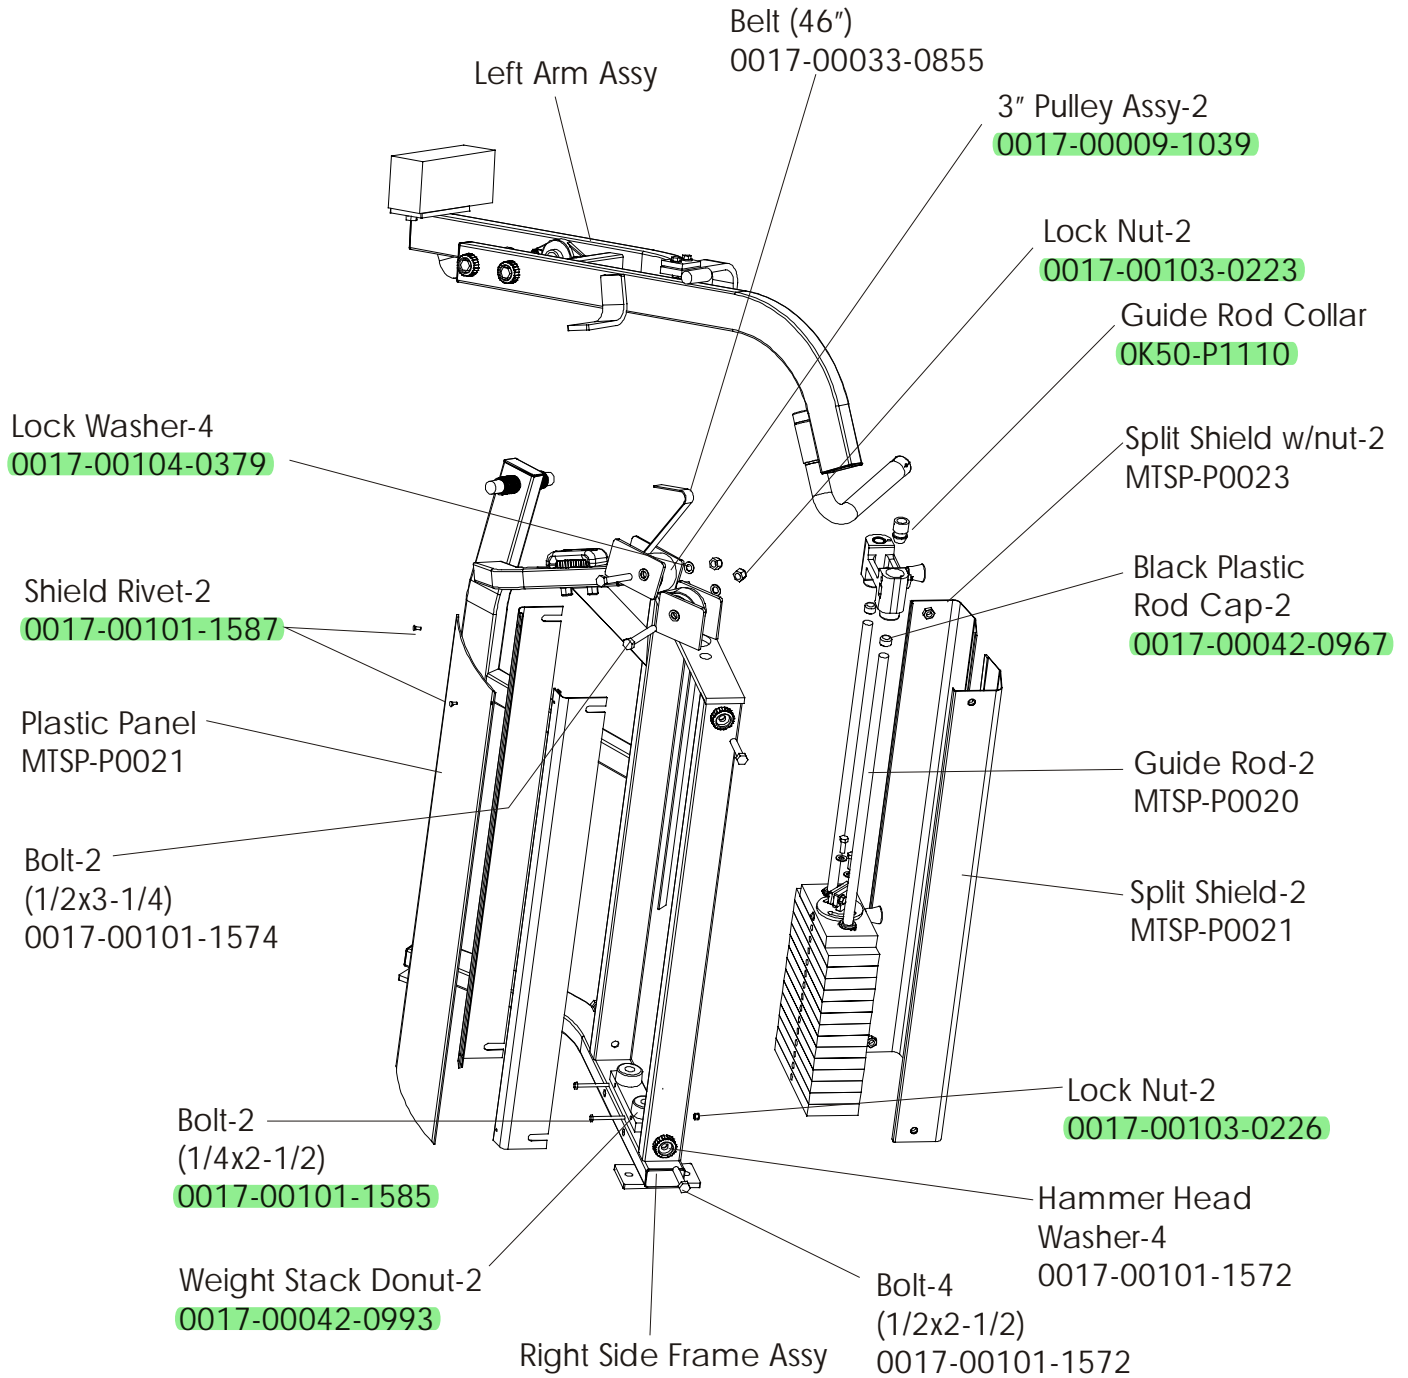

MTSP SHOULDER PRESS

RIGHT SIDE FRAME W/MOVEMENT ARM